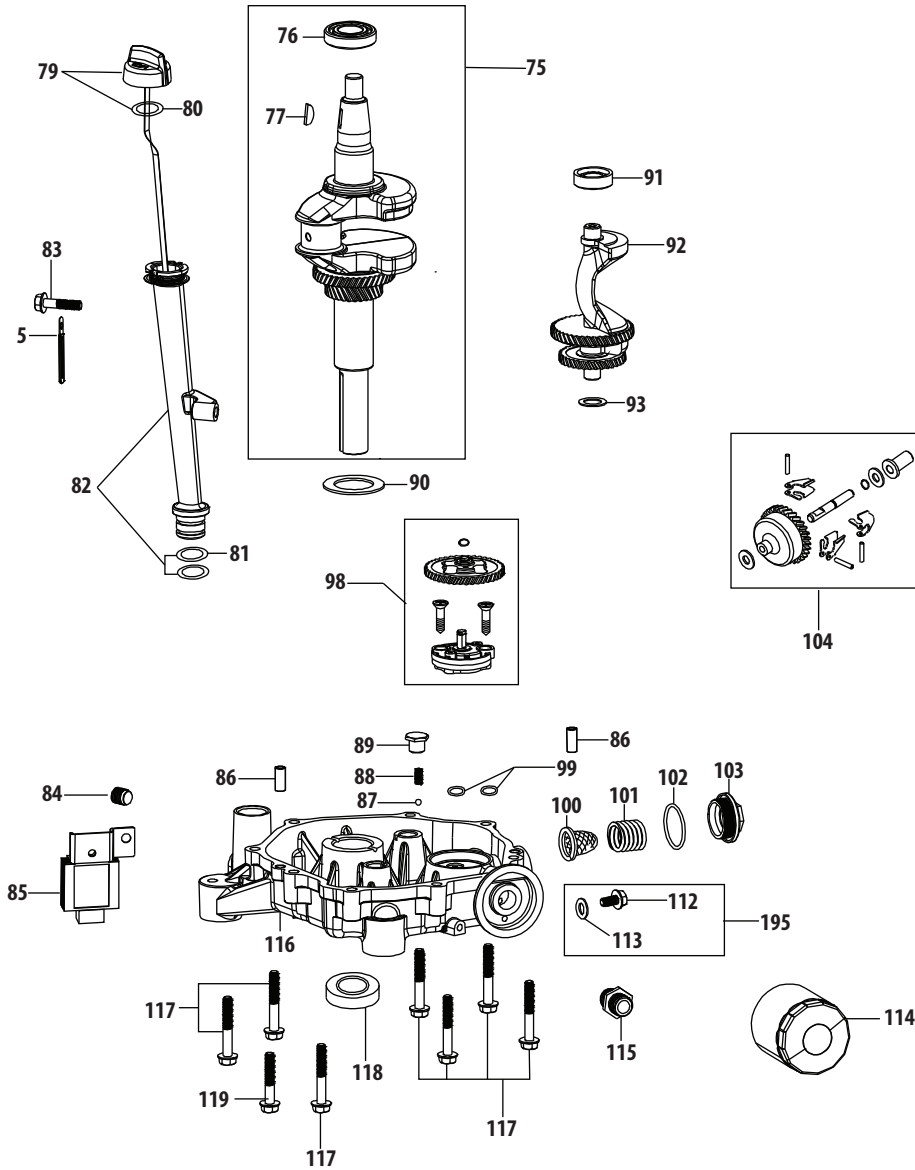

4P90JUA Crankshaft & Crankcase Cover

4P90JUA Crankshaft & Crankcase Cover

Ref.	Part Number	Description
5	951-11622	Flexible Clamp
75	951-12238	Crankshaft Assembly
76	951-11969	Main Bearing
77	951-10307	Woodruff Key
79	951-12239	Dipstick Assembly
80	951-12241	Upper O-Ring
81	951-12363	Lower O-Ring
82	951-12240	Oil Fill Tube Assembly
83	710-04980	Bolt M6×35
84	710-05311	Oil Drain Plug
85	951-12242	Regulator
86	715-04121	Dowel Pin 8×14
87	951-12243	Ball 6.35
88	951-12244	Spring
89	710-05312	Bolt
90	736-04557	Crankshaft Thrust Washer
91	951-12245	Balanceable Shaft Bearing
92	751-12246	Balanceable Shaft Assembly
93	736-04559	Balanceable Thrust Washer

Ref.	Part Number	Description
98	951-12248	Oil Pump Assembly
99	951-12247	O-Ring 10×2.65
100	951-12249	Filter
101	951-12250	Filter Spring
102	951-12251	O-Ring 35.5×2.65
103	951-12252	Filter Cover
104	951-11956	Governor Gear/Shaft Assembly
112	710-05313	Bolt M8×15
113	736-04560	Oil Drain Plug Washer
114	951-12690	Oil Filter
115	951-12253	Screw Joint
116	951-12254	Crankcase Cover
	951-12318	Crankcase Cover Asm (Incl.87-89,100-104,112,113,115,116)
117	710-04982	Bolt M8×54
118	951-11375	Lower Crankshaft Seal
119	710-05314	Bolt M8×43
195	951-12194	Oil Drain Plug Assembly